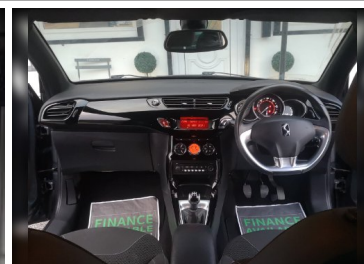

ICE MOTORS WALES

2013(13) Citroen DS3 1.6 VTi 16V DStyle Plus 3dr

SOLD

AA
 You're in safe hands
 This dealer has signed our Dealer Promise

Engine: Petrol
Body: Hatchback
Gearbox: Manual
Capacity: 1598cc
Colour: Grey
Mileage: 42,691
CO²: 136g/km
MPG: 47.9mpg
Top Speed: 118mph
BHP: 118bhp
Insurance Grp: 16E

Ice Motors Wales
 Cynon Terrace
 Abercynon
 Mountain Ash
 Mid Glamorgan, CF45 4RT

SERVICE HISTORY	17" ALLOYS
REAR PARKING SENSORS	POWERFOLDING MIRRORS
AUX/MP3/CD PLAYER	PRIVACY GLASS
17IN BELLONE BLACK ALLOY WHEELS	LED DAY RUNNING LIGHTS
SPEED LIMITER	CRUISE CONTROL
AUTOMATIC HEADLIGHTS	RAIN SENSITIVE WIPERS
CLIMATE CONTROL	AUTOMATIC DIPPING REARVIEW MIRROR
ELECTRIC WINDOWS (FRONT)	FRONT FOG LIGHTS
TRACTION CONTROL	STEERING WHEEL AUDIO CONTROLS
ABS + EBD + EBA	ELECTRONIC STABILITY PROGRAMME (ESP)
PASSENGER AIRBAG	DRIVER AIRBAG
SIDE AIRBAGS	PASSENGER AIRBAG CUT OFF SWITCH
ISOFIX	CURTAIN AIRBAGS
HEIGHT ADJUSTABLE DRIVER SEAT	FOLDING REAR SEATS
TRIP COMPUTER	DRIVER ARMREST
REMOTE CENTRAL LOCKING	LEATHER STEERING WHEEL
IMMOBILISER	AMBIENTE LIGHTING
CHROME TRIM	ALARM
SPORT SUSPENSION	VARIABLE POWER STEERING
	CHROME SCUFF PLATES
	6 SPEAKERS