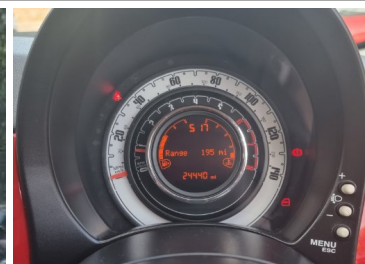

ICE MOTORS WALES

2012(62) Fiat 500 1.2 Pop 3dr [Start Stop]

£4,180

Engine: Petrol
Body: Hatchback
Gearbox: Manual
Capacity: 1242cc
Colour: Red
Mileage: 24,440
CO²: 113g/km
MPG: 58.9mpg
Top Speed: 99mph
BHP: 68bhp
Insurance Grp: 5U

Ice Motors Wales

Cynon Terrace
 Abercynon
 Mountain Ash
 Mid Glamorgan, CF45 4RT

14" STEEL	DUALDRIVE PAS
MP3 COMPATIBLE RADIO/SINGLE CD PLAYER	BODY COLOUR BUMPERS
ELECTRIC FRONT WINDOWS	CHROME DOOR HANDLES
4 SPEED VENTILATION SYSTEM/RECIRCULATING MODE	1 PASSENGER GRAB HANDLE
FRONT PASSENGER UNDERSEAT BOX	AUXILLIARY 12V POWER SOCKET
ISOFIX CHILD SEAT PREPARATION	HEIGHT ADJUSTABLE SEAT
DRIVER AND PASSENGER AIRBAGS	HEIGHT ADJUSTABLE STEERING WHEEL
WINDOW AIRBAGS	SEATBACK POCKETS
REMOTE CENTRAL LOCKING	ABS/EBD
	DRIVERS KNEE AIRBAG
	SIDE AIRBAGS
	LOCKING FUEL FILLER CAP
	SPACE SAVER SPARE WHEEL